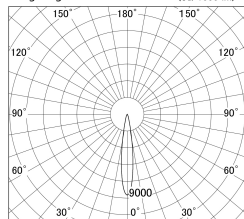

■ Lighting Distribution Curve (cd/1000 lm)