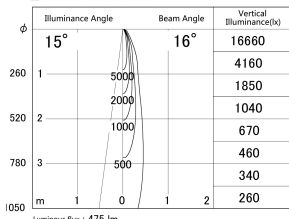

Item no. DD161-0515WW9030-FX

Series Name: AMMA Φ80 series Lens type
Fixed Antiglare (DD161-AG-FX)

■ Lighting Distribution Curve (cd/1000 lm)

Installation	Recessed mount
Type	High-efficiency antiglare type fixed downlight
Fixture wattage	5W
Beam angle	16deg
Color Temp.	3000K
CRI	Ra>90
Luminous	477 lm
Body	Die-cast aluminum alloy
Body finish	N/A
Trim finish	White
Reflector finish	White
IP Rate	IP20
Light source	COB module
Input Voltage	AC220~240V
Dimming Type	Non-Dimmable
Certificate	CE,CCC
Cut Hole	80mm