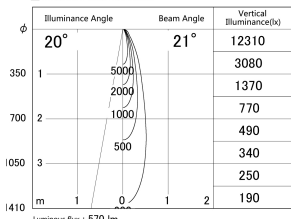

Item no. DD161-0520WW9030-FX

Series Name: AMMA Φ80 series Lens type
Fixed Antiglare (DD161-AG-FX)

■ Lighting Distribution Curve (cd/1000 lm)

Installation	Recessed mount
Type	High-efficiency antiglare type fixed downlight
Fixture wattage	5W
Beam angle	21deg
Color Temp.	3000K
CRI	Ra>90
Luminous	571 lm
Body	Die-cast aluminum alloy
Body finish	N/A
Trim finish	White
Reflector finish	White
IP Rate	IP20
Light source	COB module
Input Voltage	AC220~240V
Dimming Type	Non-Dimmable
Certificate	CE,CCC
Cut Hole	80mm