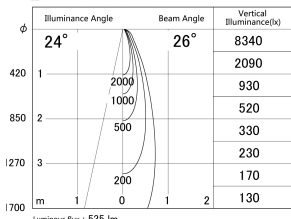

Item no. DD161-0525WW9030-FX

Series Name: AMMA Φ80 series Lens type Fixed Antiglare (DD161-AG-FX)

■ Lighting Distribution Curve (cd/1000 lm)

Installation	Recessed mount
Type	High-efficiency antiglare type fixed downlight
Fixture wattage	5W
Beam angle	26deg
Color Temp.	3000K
CRI	Ra>90
Luminous	533 lm
Body	Die-cast aluminum alloy
Body finish	N/A
Trim finish	White
Reflector finish	White
IP Rate	IP20
Light source	COB module
Input Voltage	AC220~240V
Dimming Type	Non-Dimmable
Certificate	CE,CCC
Cut Hole	80mm