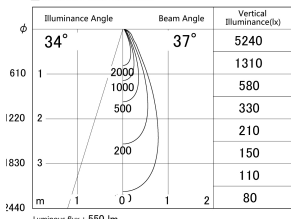

Item no. DD161-0535WW9030-FX

Series Name: AMMA Φ 80 series Lens type
Fixed Antiglare (DD161-AG-FX)

■ Lighting Distribution Curve (cd/1000 lm)

Installation	Recessed mount
Type	High-efficiency antiglare type fixed downlight
Fixture wattage	5W
Beam angle	37deg
Color Temp.	3000K
CRI	Ra>90
Luminous	552 lm
Body	Die-cast aluminum alloy
Body finish	N/A
Trim finish	White
Reflector finish	White
IP Rate	IP20
Light source	COB module
Input Voltage	AC220~240V
Dimming Type	Non-Dimmable
Certificate	CE,CCC
Cut Hole	80mm