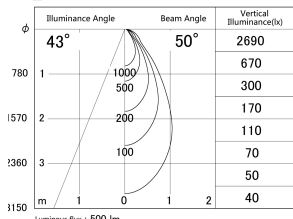

Item no. DD161-0545WW9030-FX

Series Name: AMMA Φ80 series Lens type
Fixed Antiglare (DD161-AG-FX)

■ Lighting Distribution Curve (cd/1000 lm)

Installation	Recessed mount
Type	High-efficiency antiglare type fixed downlight
Fixture wattage	5W
Beam angle	50deg
Color Temp.	3000K
CRI	Ra>90
Luminous	501 lm
Body	Die-cast aluminum alloy
Body finish	N/A
Trim finish	White
Reflector finish	White
IP Rate	IP20
Light source	COB module
Input Voltage	AC220~240V
Dimming Type	Non-Dimmable
Certificate	CE,CCC
Cut Hole	80mm