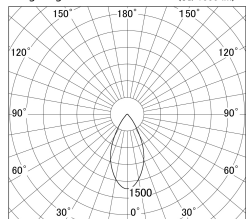

■ Lighting Distribution Curve (cd/1000 lm)