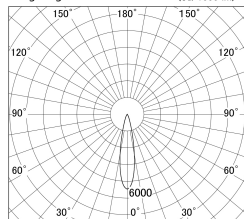

Installation	Recessed mount
Type	High-efficiency antiglare type fixed downlight
Fixture wattage	7.5W
Beam angle	21deg
Color Temp.	3000K
CRI	Ra>90
Luminous	851 lm
Body	Die-castaluminumalloy
Body finish	N/A
Trim finish	White
Reflector finish	White
IP Rate	IP20
Light source	COB module
Input Voltage	AC220~240V
Dimming Type	Non-Dimmable
Certificate	CE,CCC
Cut Hole	80mm

■ Lighting Distribution Curve (cd/1000 lm)