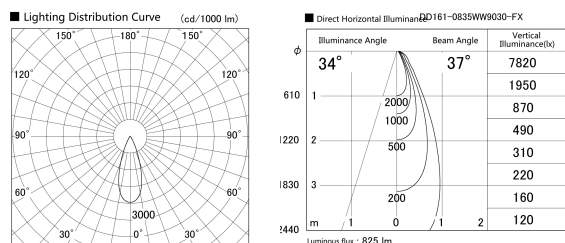

Item no. DD161-0835WW9030-FX

Series Name: AMMA Φ80 series Lens type
Fixed Antiglare (DD161-AG-FX)

Installation	Recessed mount
Type	High-efficiency antiglare type fixed downlight
Fixture wattage	7.5W
Beam angle	37deg
Color Temp.	3000K
CRI	Ra>90
Luminous	823 lm
Body	Die-cast aluminum alloy
Body finish	N/A
Trim finish	White
Reflector finish	White
IP Rate	IP20
Light source	COB module
Input Voltage	AC220~240V
Dimming Type	Non-Dimmable
Certificate	CE,CCC
Cut Hole	80mm