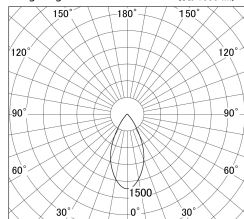

■ Lighting Distribution Curve (cd/1000 lm)

Installation	Recessed mount
Type	High-efficiency antiglare type fixed downlight
Fixture wattage	7.5W
Beam angle	50deg
Color Temp.	3000K
CRI	Ra>90
Luminous	747 lm
Body	Die-cast aluminum alloy
Body finish	N/A
Trim finish	White
Reflector finish	White
IP Rate	IP20
Light source	COB module
Input Voltage	AC220~240V
Dimming Type	Non-Dimmable
Certificate	CE,CCC
Cut Hole	80mm