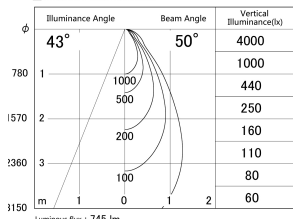

Installation	Recessed mount
Type	High-efficiency antiglare type fixed downlight
Fixture wattage	7.5W
Beam angle	50deg
Color Temp.	3000K
CRI	Ra>90
Luminous	747 lm
Body	Die-cast aluminum alloy
Body finish	N/A
Trim finish	White
Reflector finish	White
IP Rate	IP20
Light source	COB module
Input Voltage	AC220~240V
Dimming Type	Non-Dimmable
Certificate	CE,CCC
Cut Hole	80mm