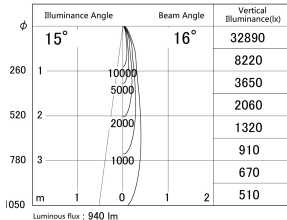

Installation	Recessed mount
Type	High-efficiency antiglare type fixed downlight
Fixture wattage	10.5W
Beam angle	16deg
Color Temp.	3000K
CRI	Ra>90
Luminous	942 lm
Body	Die-castaluminumalloy
Body finish	N/A
Trim finish	White
Reflector finish	White
IP Rate	IP20
Light source	COB module
Input Voltage	AC220~240V
Dimming Type	Non-Dimmable
Certificate	CE,CCC
Cut Hole	80mm