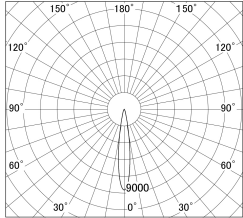

■ Lighting Distribution Curve (cd/1000 lm)

Installation	Recessed mount
Type	High-efficiency antiglare type fixed downlight
Fixture wattage	10.5W
Beam angle	16deg
Color Temp.	3000K
CRI	Ra>90
Luminous	942 lm
Body	Die-castaluminumalloy
Body finish	N/A
Trim finish	White
Reflector finish	White
IP Rate	IP20
Light source	COB module
Input Voltage	AC220~240V
Dimming Type	Non-Dimmable
Certificate	CE,CCC
Cut Hole	80mm