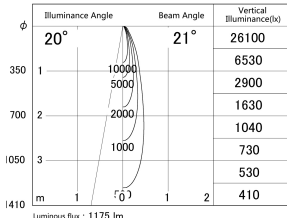

Installation	Recessed mount
Type	High-efficiency antiglare type fixed downlight
Fixture wattage	10.5W
Beam angle	21deg
Color Temp.	3000K
CRI	Ra>90
Luminous	1175 lm
Body	Die-cast aluminum alloy
Body finish	N/A
Trim finish	White
Reflector finish	White
IP Rate	IP20
Light source	COB module
Input Voltage	AC220~240V
Dimming Type	Non-Dimmable
Certificate	CE,CCC
Cut Hole	80mm