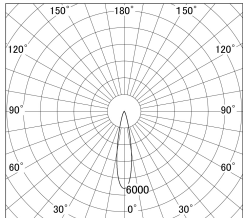

■ Lighting Distribution Curve (cd/1000 lm)

Installation	Recessed mount
Type	High-efficiency antiglare type fixed downlight
Fixture wattage	10.5W
Beam angle	21deg
Color Temp.	3000K
CRI	Ra>90
Luminous	1175 lm
Body	Die-cast aluminum alloy
Body finish	N/A
Trim finish	White
Reflector finish	White
IP Rate	IP20
Light source	COB module
Input Voltage	AC220~240V
Dimming Type	Non-Dimmable
Certificate	CE,CCC
Cut Hole	80mm