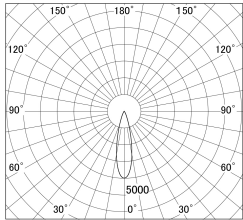

■ Lighting Distribution Curve (cd/1000 lm)

Installation	Recessed mount
Type	High-efficiency antiglare type fixed downlight
Fixture wattage	10.5W
Beam angle	25deg
Color Temp.	3000K
CRI	Ra>90
Luminous	1094 lm
Body	Die-cast aluminum alloy
Body finish	N/A
Trim finish	White
Reflector finish	White
IP Rate	IP20
Light source	COB module
Input Voltage	AC220~240V
Dimming Type	Non-Dimmable
Certificate	CE,CCC
Cut Hole	80mm