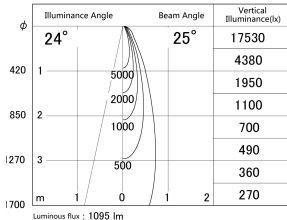

Installation	Recessed mount
Type	High-efficiency antiglare type fixed downlight
Fixture wattage	10.5W
Beam angle	25deg
Color Temp.	3000K
CRI	Ra>90
Luminous	1094 lm
Body	Die-cast aluminum alloy
Body finish	N/A
Trim finish	White
Reflector finish	White
IP Rate	IP20
Light source	COB module
Input Voltage	AC220~240V
Dimming Type	Non-Dimmable
Certificate	CE,CCC
Cut Hole	80mm