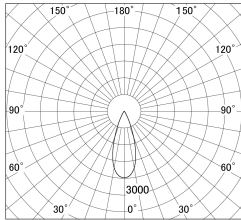

■ Lighting Distribution Curve (cd/1000 lm)

Installation	Recessed mount
Type	High-efficiency antiglare type fixed downlight
Fixture wattage	10.5W
Beam angle	36deg
Color Temp.	3000K
CRI	Ra>90
Luminous	1133 lm
Body	Die-cast aluminum alloy
Body finish	N/A
Trim finish	White
Reflector finish	White
IP Rate	IP20
Light source	COB module
Input Voltage	AC220~240V
Dimming Type	Non-Dimmable
Certificate	CE,CCC
Cut Hole	80mm