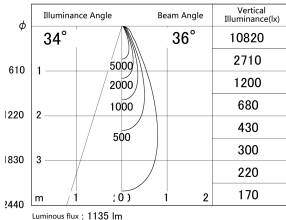

Installation	Recessed mount
Type	High-efficiency antiglare type fixed downlight
Fixture wattage	10.5W
Beam angle	36deg
Color Temp.	3000K
CRI	Ra>90
Luminous	1133 lm
Body	Die-cast aluminum alloy
Body finish	N/A
Trim finish	White
Reflector finish	White
IP Rate	IP20
Light source	COB module
Input Voltage	AC220~240V
Dimming Type	Non-Dimmable
Certificate	CE,CCC
Cut Hole	80mm