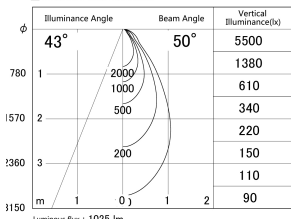

Installation	Recessed mount
Type	High-efficiency antiglare type fixed downlight
Fixture wattage	10.5W
Beam angle	50deg
Color Temp.	3000K
CRI	Ra>90
Luminous	1027 lm
Body	Die-cast aluminum alloy
Body finish	N/A
Trim finish	White
Reflector finish	White
IP Rate	IP20
Light source	COB module
Input Voltage	AC220~240V
Dimming Type	Non-Dimmable
Certificate	CE,CCC
Cut Hole	80mm