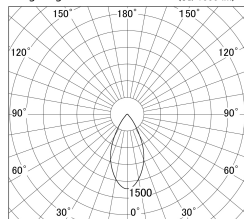

■ Lighting Distribution Curve (cd/1000 lm)

Installation	Recessed mount
Type	High-efficiency antiglare type fixed downlight
Fixture wattage	10.5W
Beam angle	50deg
Color Temp.	3000K
CRI	Ra>90
Luminous	1027 lm
Body	Die-cast aluminum alloy
Body finish	N/A
Trim finish	White
Reflector finish	White
IP Rate	IP20
Light source	COB module
Input Voltage	AC220~240V
Dimming Type	Non-Dimmable
Certificate	CE,CCC
Cut Hole	80mm