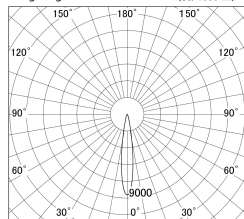

■ Lighting Distribution Curve (cd/1000 lm)

Installation	Recessed mount
Type	High-efficiency antiglare type fixed downlight
Fixture wattage	14W
Beam angle	16deg
Color Temp.	3000K
CRI	Ra>90
Luminous	1269 lm
Body	Die-castaluminumalloy
Body finish	N/A
Trim finish	White
Reflector finish	White
IP Rate	IP20
Light source	COB module
Input Voltage	AC220~240V
Dimming Type	Non-Dimmable
Certificate	CE,CCC
Cut Hole	80mm