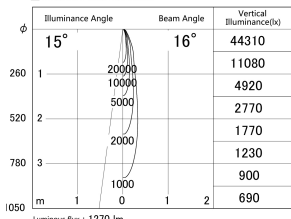

Installation	Recessed mount
Type	High-efficiency antiglare type fixed downlight
Fixture wattage	14W
Beam angle	16deg
Color Temp.	3000K
CRI	Ra>90
Luminous	1269 lm
Body	Die-castaluminumalloy
Body finish	N/A
Trim finish	White
Reflector finish	White
IP Rate	IP20
Light source	COB module
Input Voltage	AC220~240V
Dimming Type	Non-Dimmable
Certificate	CE,CCC
Cut Hole	80mm