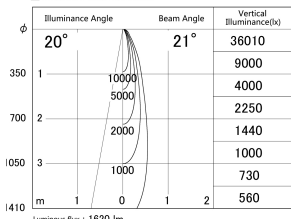

Installation	Recessed mount
Type	High-efficiency antiglare type fixed downlight
Fixture wattage	14W
Beam angle	21deg
Color Temp.	3000K
CRI	Ra>90
Luminous	1621 lm
Body	Die-cast aluminum alloy
Body finish	N/A
Trim finish	White
Reflector finish	White
IP Rate	IP20
Light source	COB module
Input Voltage	AC220~240V
Dimming Type	Non-Dimmable
Certificate	CE,CCC
Cut Hole	80mm