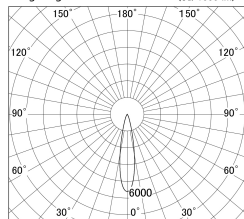

■ Lighting Distribution Curve (cd/1000 lm)

Installation	Recessed mount
Type	High-efficiency antiglare type fixed downlight
Fixture wattage	14W
Beam angle	21deg
Color Temp.	3000K
CRI	Ra>90
Luminous	1621 lm
Body	Die-cast aluminum alloy
Body finish	N/A
Trim finish	White
Reflector finish	White
IP Rate	IP20
Light source	COB module
Input Voltage	AC220~240V
Dimming Type	Non-Dimmable
Certificate	CE,CCC
Cut Hole	80mm