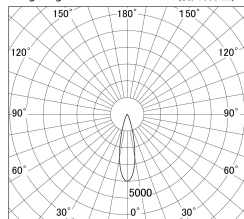

■ Lighting Distribution Curve (cd/1000 lm)

Installation	Recessed mount
Type	High-efficiency antiglare type fixed downlight
Fixture wattage	14W
Beam angle	25deg
Color Temp.	3000K
CRI	Ra>90
Luminous	1509 lm
Body	Die-cast aluminum alloy
Body finish	N/A
Trim finish	White
Reflector finish	White
IP Rate	IP20
Light source	COB module
Input Voltage	AC220~240V
Dimming Type	Non-Dimmable
Certificate	CE,CCC
Cut Hole	80mm