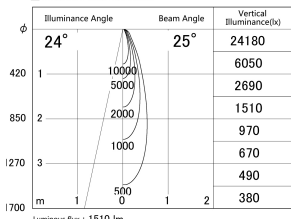

Installation	Recessed mount
Type	High-efficiency antiglare type fixed downlight
Fixture wattage	14W
Beam angle	25deg
Color Temp.	3000K
CRI	Ra>90
Luminous	1509 lm
Body	Die-cast aluminum alloy
Body finish	N/A
Trim finish	White
Reflector finish	White
IP Rate	IP20
Light source	COB module
Input Voltage	AC220~240V
Dimming Type	Non-Dimmable
Certificate	CE,CCC
Cut Hole	80mm