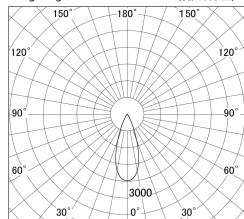

■ Lighting Distribution Curve (cd/1000 lm)

Installation	Recessed mount
Type	High-efficiency antiglare type fixed downlight
Fixture wattage	14W
Beam angle	36deg
Color Temp.	3000K
CRI	Ra>90
Luminous	1563 lm
Body	Die-cast aluminum alloy
Body finish	N/A
Trim finish	White
Reflector finish	White
IP Rate	IP20
Light source	COB module
Input Voltage	AC220~240V
Dimming Type	Non-Dimmable
Certificate	CE,CCC
Cut Hole	80mm