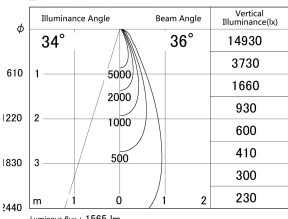

Installation	Recessed mount
Type	High-efficiency antiglare type fixed downlight
Fixture wattage	14W
Beam angle	36deg
Color Temp.	3000K
CRI	Ra>90
Luminous	1563 lm
Body	Die-cast aluminum alloy
Body finish	N/A
Trim finish	White
Reflector finish	White
IP Rate	IP20
Light source	COB module
Input Voltage	AC220~240V
Dimming Type	Non-Dimmable
Certificate	CE,CCC
Cut Hole	80mm