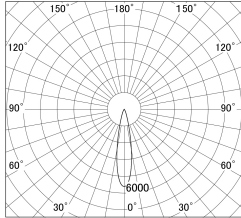

■ Lighting Distribution Curve (cd/1000 lm)