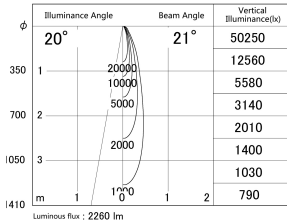

Item no. DD161-2020WW9030-FX

Series Name: AMMA Φ80 series Lens type
Fixed Antiglare (DD161-AG-FX)

■ Lighting Distribution Curve (cd/1000 lm)

Installation	Recessed mount
Type	High-efficiency antiglare type fixed downlight
Fixture wattage	21W
Beam angle	21deg
Color Temp.	3000K
CRI	Ra>90
Luminous	2262 lm
Body	Die-cast aluminum alloy
Body finish	N/A
Trim finish	White
Reflector finish	White
IP Rate	IP20
Light source	COB module
Input Voltage	AC220~240V
Dimming Type	Non-Dimmable
Certificate	CE,CCC
Cut Hole	80mm