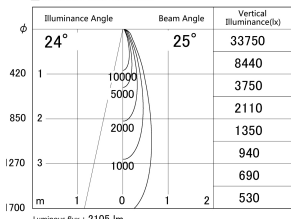

Item no. DD161-2025WW9030-FX

Series Name: AMMA Φ80 series Lens type
Fixed Antiglare (DD161-AG-FX)

■ Lighting Distribution Curve (cd/1000 lm)

Installation	Recessed mount
Type	High-efficiency antiglare type fixed downlight
Fixture wattage	21W
Beam angle	25deg
Color Temp.	3000K
CRI	Ra>90
Luminous	2106 lm
Body	Die-cast aluminum alloy
Body finish	N/A
Trim finish	White
Reflector finish	White
IP Rate	IP20
Light source	COB module
Input Voltage	AC220~240V
Dimming Type	Non-Dimmable
Certificate	CE,CCC
Cut Hole	80mm