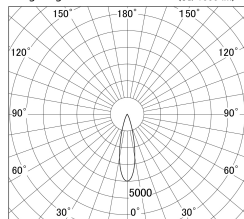

■ Lighting Distribution Curve (cd/1000 lm)