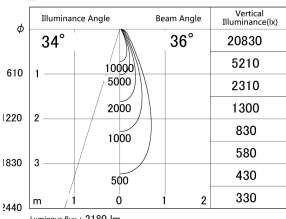

Item no. DD161-2035WW9030-FX

Series Name: AMMA Φ80 series Lens type
Fixed Antiglare (DD161-AG-FX)

■ Lighting Distribution Curve (cd/1000 lm)

Installation	Recessed mount
Type	High-efficiency antiglare type fixed downlight
Fixture wattage	21W
Beam angle	36deg
Color Temp.	3000K
CRI	Ra>90
Luminous	2181 lm
Body	Die-cast aluminum alloy
Body finish	N/A
Trim finish	White
Reflector finish	White
IP Rate	IP20
Light source	COB module
Input Voltage	AC220~240V
Dimming Type	Non-Dimmable
Certificate	CE,CCC
Cut Hole	80mm