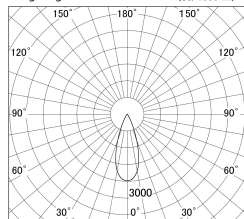

■ Lighting Distribution Curve (cd/1000 lm)