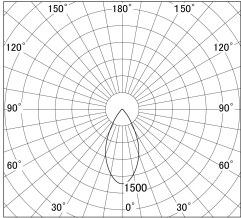

■ Lighting Distribution Curve (cd/1000 lm)