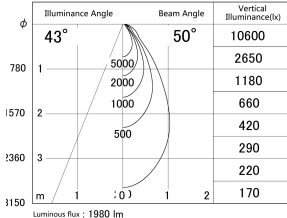

Item no. DD161-2045WW9030-FX

Series Name: AMMA Φ80 series Lens type
Fixed Antiglare (DD161-AG-FX)

■ Lighting Distribution Curve (cd/1000 lm)

Installation	Recessed mount
Type	High-efficiency antiglare type fixed downlight
Fixture wattage	21W
Beam angle	50deg
Color Temp.	3000K
CRI	Ra>90
Luminous	1978 lm
Body	Die-cast aluminum alloy
Body finish	N/A
Trim finish	White
Reflector finish	White
IP Rate	IP20
Light source	COB module
Input Voltage	AC220~240V
Dimming Type	Non-Dimmable
Certificate	CE,CCC
Cut Hole	80mm