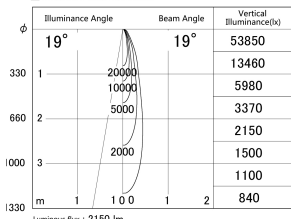

Item no. DD161-2520WW9030-FX

Series Name: AMMA Φ80 series Lens type
Fixed Antiglare (DD161-AG-FX)

■ Lighting Distribution Curve (cd/1000 lm)

Installation	Recessed mount
Type	High-efficiency antiglare type fixed downlight
Fixture wattage	24W
Beam angle	19deg
Color Temp.	3000K
CRI	Ra>90
Luminous	2152 lm
Body	Die-castaluminumalloy
Body finish	N/A
Trim finish	White
Reflector finish	White
IP Rate	IP20
Light source	COB module
Input Voltage	AC220~240V
Dimming Type	Non-Dimmable
Certificate	CE,CCC
Cut Hole	80mm