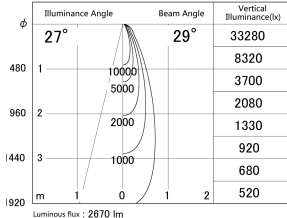

Item no. DD161-2525WW9030-FX

Series Name: AMMA Φ80 series Lens type
Fixed Antiglare (DD161-AG-FX)

■ Lighting Distribution Curve (cd/1000 lm)

Installation	Recessed mount
Type	High-efficiency antiglare type fixed downlight
Fixture wattage	24W
Beam angle	29deg
Color Temp.	3000K
CRI	Ra>90
Luminous	2669 lm
Body	Die-cast aluminum alloy
Body finish	N/A
Trim finish	White
Reflector finish	White
IP Rate	IP20
Light source	COB module
Input Voltage	AC220~240V
Dimming Type	Non-Dimmable
Certificate	CE,CCC
Cut Hole	80mm