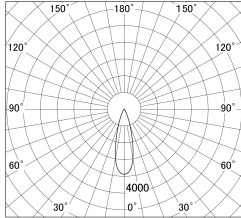

■ Lighting Distribution Curve (cd/1000 lm)