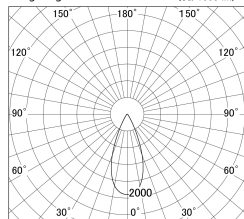

■ Lighting Distribution Curve (cd/1000 lm)