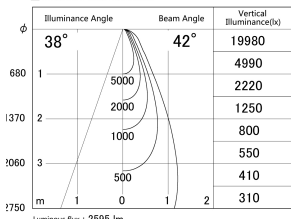

Item no. DD161-2540WW9030-FX

Series Name: AMMA Φ80 series Lens type
Fixed Antiglare (DD161-AG-FX)

■ Lighting Distribution Curve (cd/1000 lm)

Installation	Recessed mount
Type	High-efficiency antiglare type fixed downlight
Fixture wattage	24W
Beam angle	42deg
Color Temp.	3000K
CRI	Ra>90
Luminous	2597 lm
Body	Die-cast aluminum alloy
Body finish	N/A
Trim finish	White
Reflector finish	White
IP Rate	IP20
Light source	COB module
Input Voltage	AC220~240V
Dimming Type	Non-Dimmable
Certificate	CE,CCC
Cut Hole	80mm