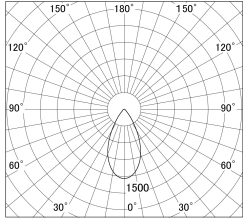

■ Lighting Distribution Curve (cd/1000 lm)