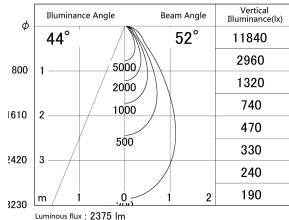

Item no. DD161-2545WW9030-FX

Series Name: AMMA Φ80 series Lens type
Fixed Antiglare (DD161-AG-FX)

■ Lighting Distribution Curve (cd/1000 lm)

Installation	Recessed mount
Type	High-efficiency antiglare type fixed downlight
Fixture wattage	24W
Beam angle	52deg
Color Temp.	3000K
CRI	Ra>90
Luminous	2377 lm
Body	Die-cast aluminum alloy
Body finish	N/A
Trim finish	White
Reflector finish	White
IP Rate	IP20
Light source	COB module
Input Voltage	AC220~240V
Dimming Type	Non-Dimmable
Certificate	CE,CCC
Cut Hole	80mm