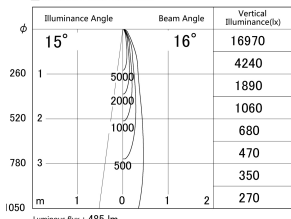

Item no. DD161-0515WW9035-FX

Series Name: AMMA Φ80 series Lens type
Fixed Antiglare (DD161-AG-FX)

■ Lighting Distribution Curve (cd/1000 lm)

Installation	Recessed mount
Type	High-efficiency antiglare type fixed downlight
Fixture wattage	5W
Beam angle	16deg
Color Temp.	3500K
CRI	Ra>90
Luminous	486 lm
Body	Die-castaluminumalloy
Body finish	N/A
Trim finish	White
Reflector finish	White
IP Rate	IP20
Light source	COB module
Input Voltage	AC220~240V
Dimming Type	Non-Dimmable
Certificate	CE,CCC
Cut Hole	80mm