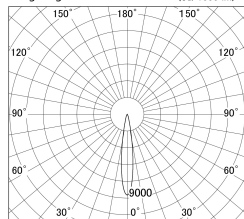

■ Lighting Distribution Curve (cd/1000 lm)