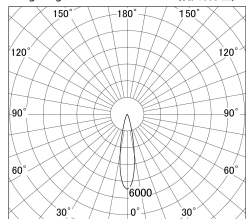

■ Lighting Distribution Curve (cd/1000 lm)