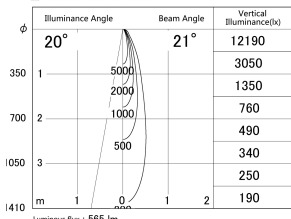

Item no. DD161-0520WW9035-FX

Series Name: AMMA Φ80 series Lens type Fixed Antiglare (DD161-AG-FX)

■ Lighting Distribution Curve (cd/1000 lm)

Installation	Recessed mount
Type	High-efficiency antiglare type fixed downlight
Fixture wattage	5W
Beam angle	21deg
Color Temp.	3500K
CRI	Ra>90
Luminous	565 lm
Body	Die-cast aluminum alloy
Body finish	N/A
Trim finish	White
Reflector finish	White
IP Rate	IP20
Light source	COB module
Input Voltage	AC220~240V
Dimming Type	Non-Dimmable
Certificate	CE,CCC
Cut Hole	80mm