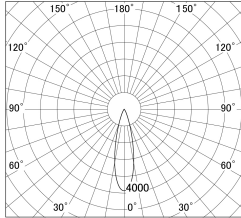

■ Lighting Distribution Curve (cd/1000 lm)