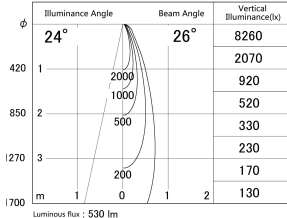

Item no. DD161-0525WW9035-FX

Series Name: AMMA Φ80 series Lens type
Fixed Antiglare (DD161-AG-FX)

■ Lighting Distribution Curve (cd/1000 lm)

Installation	Recessed mount
Type	High-efficiency antiglare type fixed downlight
Fixture wattage	5W
Beam angle	26deg
Color Temp.	3500K
CRI	Ra>90
Luminous	528 lm
Body	Die-cast aluminum alloy
Body finish	N/A
Trim finish	White
Reflector finish	White
IP Rate	IP20
Light source	COB module
Input Voltage	AC220~240V
Dimming Type	Non-Dimmable
Certificate	CE,CCC
Cut Hole	80mm