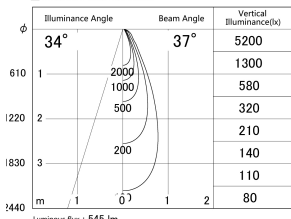

Item no. DD161-0535WW9035-FX

Series Name: AMMA Φ80 series Lens type
Fixed Antiglare (DD161-AG-FX)

■ Lighting Distribution Curve (cd/1000 lm)

Installation	Recessed mount
Type	High-efficiency antiglare type fixed downlight
Fixture wattage	5W
Beam angle	37deg
Color Temp.	3500K
CRI	Ra>90
Luminous	547 lm
Body	Die-cast aluminum alloy
Body finish	N/A
Trim finish	White
Reflector finish	White
IP Rate	IP20
Light source	COB module
Input Voltage	AC220~240V
Dimming Type	Non-Dimmable
Certificate	CE,CCC
Cut Hole	80mm