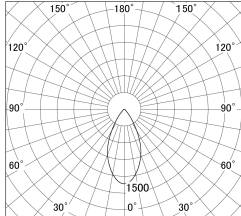

■ Lighting Distribution Curve (cd/1000 lm)