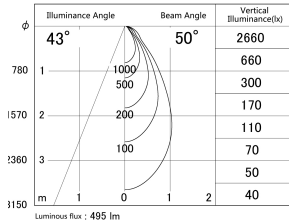

Item no. DD161-0545WW9035-FX

Series Name: AMMA Φ80 series Lens type
Fixed Antiglare (DD161-AG-FX)

■ Lighting Distribution Curve (cd/1000 lm)

Installation	Recessed mount
Type	High-efficiency antiglare type fixed downlight
Fixture wattage	5W
Beam angle	50deg
Color Temp.	3500K
CRI	Ra>90
Luminous	496 lm
Body	Die-cast aluminum alloy
Body finish	N/A
Trim finish	White
Reflector finish	White
IP Rate	IP20
Light source	COB module
Input Voltage	AC220~240V
Dimming Type	Non-Dimmable
Certificate	CE,CCC
Cut Hole	80mm