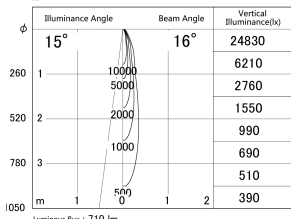

Installation	Recessed mount
Type	High-efficiency antiglare type fixed downlight
Fixture wattage	7.5W
Beam angle	16deg
Color Temp.	3500K
CRI	Ra>90
Luminous	711 lm
Body	Die-castaluminumalloy
Body finish	N/A
Trim finish	White
Reflector finish	White
IP Rate	IP20
Light source	COB module
Input Voltage	AC220~240V
Dimming Type	Non-Dimmable
Certificate	CE,CCC
Cut Hole	80mm