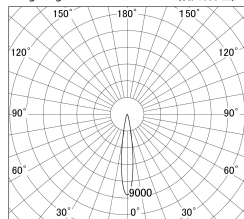

■ Lighting Distribution Curve (cd/1000 lm)

Installation	Recessed mount
Type	High-efficiency antiglare type fixed downlight
Fixture wattage	7.5W
Beam angle	16deg
Color Temp.	3500K
CRI	Ra>90
Luminous	711 lm
Body	Die-castaluminumalloy
Body finish	N/A
Trim finish	White
Reflector finish	White
IP Rate	IP20
Light source	COB module
Input Voltage	AC220~240V
Dimming Type	Non-Dimmable
Certificate	CE,CCC
Cut Hole	80mm