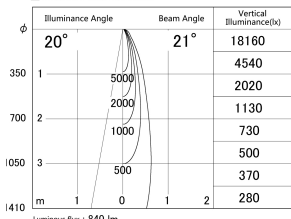

Installation	Recessed mount
Type	High-efficiency antiglare type fixed downlight
Fixture wattage	7.5W
Beam angle	21deg
Color Temp.	3500K
CRI	Ra>90
Luminous	842 lm
Body	Die-cast aluminum alloy
Body finish	N/A
Trim finish	White
Reflector finish	White
IP Rate	IP20
Light source	COB module
Input Voltage	AC220~240V
Dimming Type	Non-Dimmable
Certificate	CE,CCC
Cut Hole	80mm