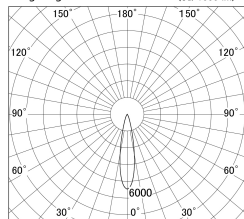

■ Lighting Distribution Curve (cd/1000 lm)

Installation	Recessed mount
Type	High-efficiency antiglare type fixed downlight
Fixture wattage	7.5W
Beam angle	21deg
Color Temp.	3500K
CRI	Ra>90
Luminous	842 lm
Body	Die-cast aluminum alloy
Body finish	N/A
Trim finish	White
Reflector finish	White
IP Rate	IP20
Light source	COB module
Input Voltage	AC220~240V
Dimming Type	Non-Dimmable
Certificate	CE,CCC
Cut Hole	80mm