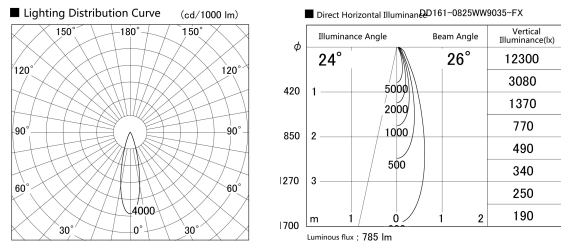

Item no. DD161-0825WW9035-FX

Series Name: AMMA Φ80 series Lens type
Fixed Antiglare (DD161-AG-FX)

Installation	Recessed mount
Type	High-efficiency antiglare type fixed downlight
Fixture wattage	7.5W
Beam angle	26deg
Color Temp.	3500K
CRI	Ra>90
Luminous	786 lm
Body	Die-cast aluminum alloy
Body finish	N/A
Trim finish	White
Reflector finish	White
IP Rate	IP20
Light source	COB module
Input Voltage	AC220~240V
Dimming Type	Non-Dimmable
Certificate	CE,CCC
Cut Hole	80mm