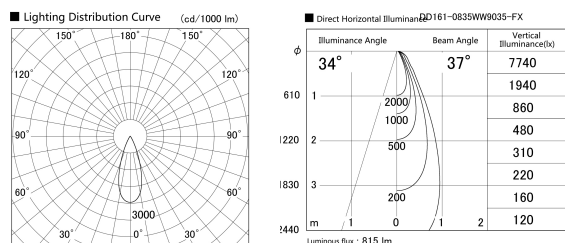

Item no. DD161-0835WW9035-FX

Series Name: AMMA Φ80 series Lens type
Fixed Antiglare (DD161-AG-FX)

Installation	Recessed mount
Type	High-efficiency antiglare type fixed downlight
Fixture wattage	7.5W
Beam angle	37deg
Color Temp.	3500K
CRI	Ra>90
Luminous	815 lm
Body	Die-cast aluminum alloy
Body finish	N/A
Trim finish	White
Reflector finish	White
IP Rate	IP20
Light source	COB module
Input Voltage	AC220~240V
Dimming Type	Non-Dimmable
Certificate	CE,CCC
Cut Hole	80mm