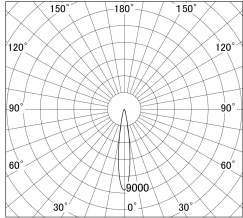

■ Lighting Distribution Curve (cd/1000 lm)

Installation	Recessed mount
Type	High-efficiency antiglare type fixed downlight
Fixture wattage	10.5W
Beam angle	16deg
Color Temp.	3500K
CRI	Ra>90
Luminous	961 lm
Body	Die-castaluminumalloy
Body finish	N/A
Trim finish	White
Reflector finish	White
IP Rate	IP20
Light source	COB module
Input Voltage	AC220~240V
Dimming Type	Non-Dimmable
Certificate	CE,CCC
Cut Hole	80mm