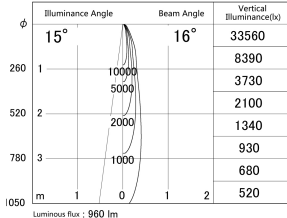

Installation	Recessed mount
Type	High-efficiency antiglare type fixed downlight
Fixture wattage	10.5W
Beam angle	16deg
Color Temp.	3500K
CRI	Ra>90
Luminous	961 lm
Body	Die-castaluminumalloy
Body finish	N/A
Trim finish	White
Reflector finish	White
IP Rate	IP20
Light source	COB module
Input Voltage	AC220~240V
Dimming Type	Non-Dimmable
Certificate	CE,CCC
Cut Hole	80mm