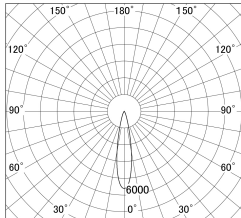

■ Lighting Distribution Curve (cd/1000 lm)

Installation	Recessed mount
Type	High-efficiency antiglare type fixed downlight
Fixture wattage	10.5W
Beam angle	21deg
Color Temp.	3500K
CRI	Ra>90
Luminous	1163 lm
Body	Die-cast aluminum alloy
Body finish	N/A
Trim finish	White
Reflector finish	White
IP Rate	IP20
Light source	COB module
Input Voltage	AC220~240V
Dimming Type	Non-Dimmable
Certificate	CE,CCC
Cut Hole	80mm