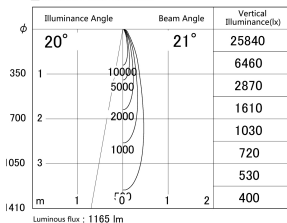

Installation	Recessed mount
Type	High-efficiency antiglare type fixed downlight
Fixture wattage	10.5W
Beam angle	21deg
Color Temp.	3500K
CRI	Ra>90
Luminous	1163 lm
Body	Die-cast aluminum alloy
Body finish	N/A
Trim finish	White
Reflector finish	White
IP Rate	IP20
Light source	COB module
Input Voltage	AC220~240V
Dimming Type	Non-Dimmable
Certificate	CE,CCC
Cut Hole	80mm