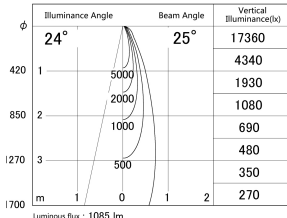

Installation	Recessed mount
Type	High-efficiency antiglare type fixed downlight
Fixture wattage	10.5W
Beam angle	25deg
Color Temp.	3500K
CRI	Ra>90
Luminous	1083 lm
Body	Die-cast aluminum alloy
Body finish	N/A
Trim finish	White
Reflector finish	White
IP Rate	IP20
Light source	COB module
Input Voltage	AC220~240V
Dimming Type	Non-Dimmable
Certificate	CE,CCC
Cut Hole	80mm