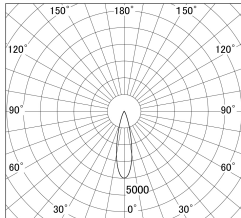

■ Lighting Distribution Curve (cd/1000 lm)

Installation	Recessed mount
Type	High-efficiency antiglare type fixed downlight
Fixture wattage	10.5W
Beam angle	25deg
Color Temp.	3500K
CRI	Ra>90
Luminous	1083 lm
Body	Die-cast aluminum alloy
Body finish	N/A
Trim finish	White
Reflector finish	White
IP Rate	IP20
Light source	COB module
Input Voltage	AC220~240V
Dimming Type	Non-Dimmable
Certificate	CE,CCC
Cut Hole	80mm