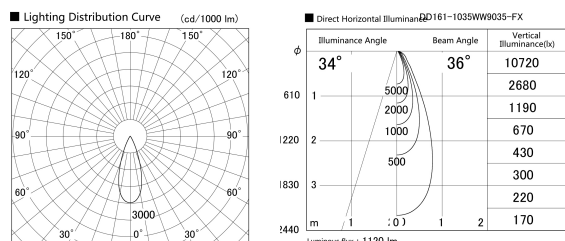

Item no. DD161-1035WW9035-FX

Series Name: AMMA Φ80 series Lens type
Fixed Antiglare (DD161-AG-FX)

Installation	Recessed mount
Type	High-efficiency antiglare type fixed downlight
Fixture wattage	10.5W
Beam angle	36deg
Color Temp.	3500K
CRI	Ra>90
Luminous	1122 lm
Body	Die-cast aluminum alloy
Body finish	N/A
Trim finish	White
Reflector finish	White
IP Rate	IP20
Light source	COB module
Input Voltage	AC220~240V
Dimming Type	Non-Dimmable
Certificate	CE,CCC
Cut Hole	80mm