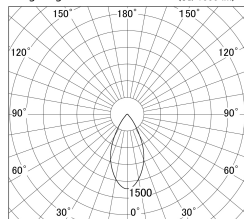

■ Lighting Distribution Curve (cd/1000 lm)

Installation	Recessed mount
Type	High-efficiency antiglare type fixed downlight
Fixture wattage	10.5W
Beam angle	50deg
Color Temp.	3500K
CRI	Ra>90
Luminous	1017 lm
Body	Die-cast aluminum alloy
Body finish	N/A
Trim finish	White
Reflector finish	White
IP Rate	IP20
Light source	COB module
Input Voltage	AC220~240V
Dimming Type	Non-Dimmable
Certificate	CE,CCC
Cut Hole	80mm