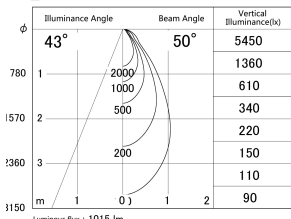

Installation	Recessed mount
Type	High-efficiency antiglare type fixed downlight
Fixture wattage	10.5W
Beam angle	50deg
Color Temp.	3500K
CRI	Ra>90
Luminous	1017 lm
Body	Die-cast aluminum alloy
Body finish	N/A
Trim finish	White
Reflector finish	White
IP Rate	IP20
Light source	COB module
Input Voltage	AC220~240V
Dimming Type	Non-Dimmable
Certificate	CE,CCC
Cut Hole	80mm