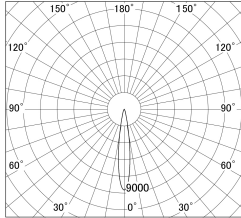

■ Lighting Distribution Curve (cd/1000 lm)

Installation	Recessed mount
Type	High-efficiency antiglare type fixed downlight
Fixture wattage	14W
Beam angle	16deg
Color Temp.	3500K
CRI	Ra>90
Luminous	1294 lm
Body	Die-castaluminumalloy
Body finish	N/A
Trim finish	White
Reflector finish	White
IP Rate	IP20
Light source	COB module
Input Voltage	AC220~240V
Dimming Type	Non-Dimmable
Certificate	CE,CCC
Cut Hole	80mm