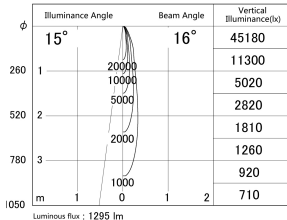

Installation	Recessed mount
Type	High-efficiency antiglare type fixed downlight
Fixture wattage	14W
Beam angle	16deg
Color Temp.	3500K
CRI	Ra>90
Luminous	1294 lm
Body	Die-castaluminumalloy
Body finish	N/A
Trim finish	White
Reflector finish	White
IP Rate	IP20
Light source	COB module
Input Voltage	AC220~240V
Dimming Type	Non-Dimmable
Certificate	CE,CCC
Cut Hole	80mm