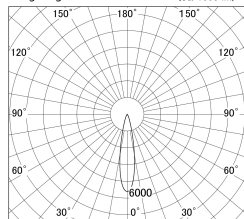

Installation	Recessed mount
Type	High-efficiency antiglare type fixed downlight
Fixture wattage	14W
Beam angle	21deg
Color Temp.	3500K
CRI	Ra>90
Luminous	1604 lm
Body	Die-castaluminumalloy
Body finish	N/A
Trim finish	White
Reflector finish	White
IP Rate	IP20
Light source	COB module
Input Voltage	AC220~240V
Dimming Type	Non-Dimmable
Certificate	CE,CCC
Cut Hole	80mm

■ Lighting Distribution Curve (cd/1000 lm)