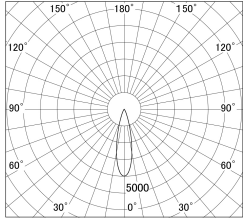

■ Lighting Distribution Curve (cd/1000 lm)

Installation	Recessed mount
Type	High-efficiency antiglare type fixed downlight
Fixture wattage	14W
Beam angle	25deg
Color Temp.	3500K
CRI	Ra>90
Luminous	1494 lm
Body	Die-cast aluminum alloy
Body finish	N/A
Trim finish	White
Reflector finish	White
IP Rate	IP20
Light source	COB module
Input Voltage	AC220~240V
Dimming Type	Non-Dimmable
Certificate	CE,CCC
Cut Hole	80mm