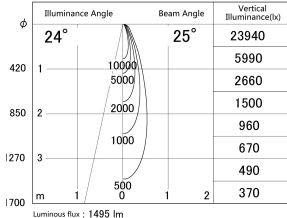

Installation	Recessed mount
Type	High-efficiency antiglare type fixed downlight
Fixture wattage	14W
Beam angle	25deg
Color Temp.	3500K
CRI	Ra>90
Luminous	1494 lm
Body	Die-cast aluminum alloy
Body finish	N/A
Trim finish	White
Reflector finish	White
IP Rate	IP20
Light source	COB module
Input Voltage	AC220~240V
Dimming Type	Non-Dimmable
Certificate	CE,CCC
Cut Hole	80mm