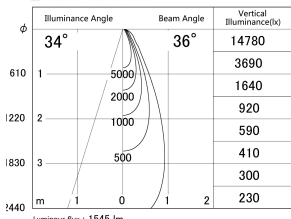

Installation	Recessed mount
Type	High-efficiency antiglare type fixed downlight
Fixture wattage	14W
Beam angle	36deg
Color Temp.	3500K
CRI	Ra>90
Luminous	1547 lm
Body	Die-castaluminumalloy
Body finish	N/A
Trim finish	White
Reflector finish	White
IP Rate	IP20
Light source	COB module
Input Voltage	AC220~240V
Dimming Type	Non-Dimmable
Certificate	CE,CCC
Cut Hole	80mm