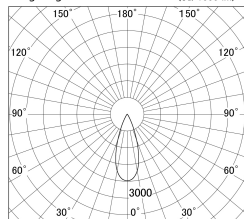

■ Lighting Distribution Curve (cd/1000 lm)

Installation	Recessed mount
Type	High-efficiency antiglare type fixed downlight
Fixture wattage	14W
Beam angle	36deg
Color Temp.	3500K
CRI	Ra>90
Luminous	1547 lm
Body	Die-castaluminumalloy
Body finish	N/A
Trim finish	White
Reflector finish	White
IP Rate	IP20
Light source	COB module
Input Voltage	AC220~240V
Dimming Type	Non-Dimmable
Certificate	CE,CCC
Cut Hole	80mm