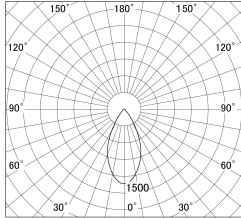

■ Lighting Distribution Curve (cd/1000 lm)

Installation	Recessed mount
Type	High-efficiency antiglare type fixed downlight
Fixture wattage	14W
Beam angle	50deg
Color Temp.	3500K
CRI	Ra>90
Luminous	1403 lm
Body	Die-cast aluminum alloy
Body finish	N/A
Trim finish	White
Reflector finish	White
IP Rate	IP20
Light source	COB module
Input Voltage	AC220~240V
Dimming Type	Non-Dimmable
Certificate	CE,CCC
Cut Hole	80mm