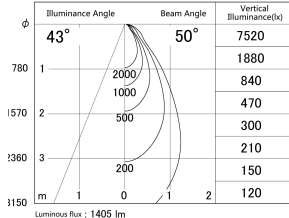

Installation	Recessed mount
Type	High-efficiency antiglare type fixed downlight
Fixture wattage	14W
Beam angle	50deg
Color Temp.	3500K
CRI	Ra>90
Luminous	1403 lm
Body	Die-cast aluminum alloy
Body finish	N/A
Trim finish	White
Reflector finish	White
IP Rate	IP20
Light source	COB module
Input Voltage	AC220~240V
Dimming Type	Non-Dimmable
Certificate	CE,CCC
Cut Hole	80mm