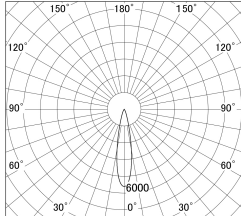

■ Lighting Distribution Curve (cd/1000 lm)