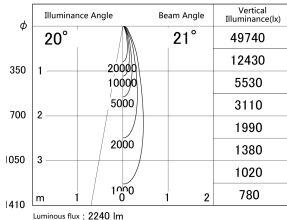

Item no. DD161-2020WW9035-FX

Series Name: AMMA Φ80 series Lens type
Fixed Antiglare (DD161-AG-FX)

■ Lighting Distribution Curve (cd/1000 lm)

Installation	Recessed mount
Type	High-efficiency antiglare type fixed downlight
Fixture wattage	21W
Beam angle	21deg
Color Temp.	3500K
CRI	Ra>90
Luminous	2239 lm
Body	Die-cast aluminum alloy
Body finish	N/A
Trim finish	White
Reflector finish	White
IP Rate	IP20
Light source	COB module
Input Voltage	AC220~240V
Dimming Type	Non-Dimmable
Certificate	CE,CCC
Cut Hole	80mm