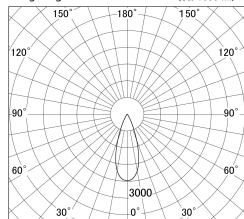

■ Lighting Distribution Curve (cd/1000 lm)