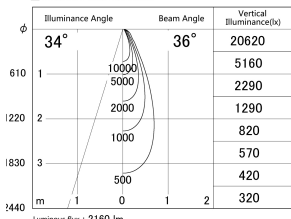

Item no. DD161-2035WW9035-FX

Series Name: AMMA Φ80 series Lens type
Fixed Antiglare (DD161-AG-FX)

■ Lighting Distribution Curve (cd/1000 lm)

Installation	Recessed mount
Type	High-efficiency antiglare type fixed downlight
Fixture wattage	21W
Beam angle	36deg
Color Temp.	3500K
CRI	Ra>90
Luminous	2159 lm
Body	Die-cast aluminum alloy
Body finish	N/A
Trim finish	White
Reflector finish	White
IP Rate	IP20
Light source	COB module
Input Voltage	AC220~240V
Dimming Type	Non-Dimmable
Certificate	CE,CCC
Cut Hole	80mm