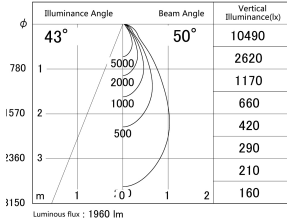

Item no. DD161-2045WW9035-FX

Series Name: AMMA Φ80 series Lens type
Fixed Antiglare (DD161-AG-FX)

■ Lighting Distribution Curve (cd/1000 lm)

Installation	Recessed mount
Type	High-efficiency antiglare type fixed downlight
Fixture wattage	21W
Beam angle	50deg
Color Temp.	3500K
CRI	Ra>90
Luminous	1958 lm
Body	Die-cast aluminum alloy
Body finish	N/A
Trim finish	White
Reflector finish	White
IP Rate	IP20
Light source	COB module
Input Voltage	AC220~240V
Dimming Type	Non-Dimmable
Certificate	CE,CCC
Cut Hole	80mm