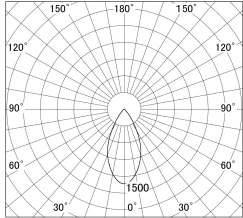

■ Lighting Distribution Curve (cd/1000 lm)