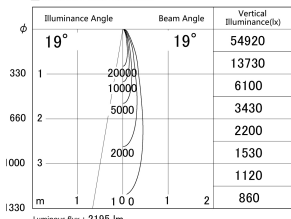

Item no. DD161-2520WW9035-FX

Series Name: AMMA Φ80 series Lens type
Fixed Antiglare (DD161-AG-FX)

■ Lighting Distribution Curve (cd/1000 lm)

Installation	Recessed mount
Type	High-efficiency antiglare type fixed downlight
Fixture wattage	24W
Beam angle	19deg
Color Temp.	3500K
CRI	Ra>90
Luminous	2195 lm
Body	Die-castaluminumalloy
Body finish	N/A
Trim finish	White
Reflector finish	White
IP Rate	IP20
Light source	COB module
Input Voltage	AC220~240V
Dimming Type	Non-Dimmable
Certificate	CE,CCC
Cut Hole	80mm