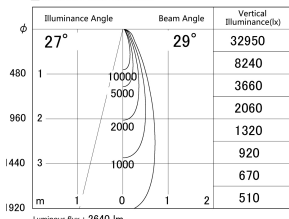

Item no. DD161-2525WW9035-FX

Series Name: AMMA Φ80 series Lens type
Fixed Antiglare (DD161-AG-FX)

■ Lighting Distribution Curve (cd/1000 lm)

Installation	Recessed mount
Type	High-efficiency antiglare type fixed downlight
Fixture wattage	24W
Beam angle	29deg
Color Temp.	3500K
CRI	Ra>90
Luminous	2642 lm
Body	Die-castaluminumalloy
Body finish	N/A
Trim finish	White
Reflector finish	White
IP Rate	IP20
Light source	COB module
Input Voltage	AC220~240V
Dimming Type	Non-Dimmable
Certificate	CE,CCC
Cut Hole	80mm