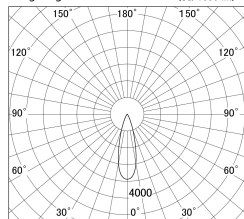

■ Lighting Distribution Curve (cd/1000 lm)