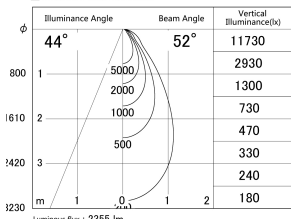

Item no. DD161-2545WW9035-FX

Series Name: AMMA Φ80 series Lens type
Fixed Antiglare (DD161-AG-FX)

■ Lighting Distribution Curve (cd/1000 lm)

Installation	Recessed mount
Type	High-efficiency antiglare type fixed downlight
Fixture wattage	24W
Beam angle	52deg
Color Temp.	3500K
CRI	Ra>90
Luminous	2353 lm
Body	Die-cast aluminum alloy
Body finish	N/A
Trim finish	White
Reflector finish	White
IP Rate	IP20
Light source	COB module
Input Voltage	AC220~240V
Dimming Type	Non-Dimmable
Certificate	CE,CCC
Cut Hole	80mm