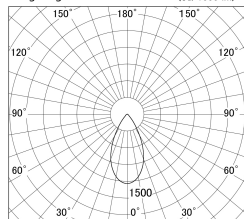

■ Lighting Distribution Curve (cd/1000 lm)